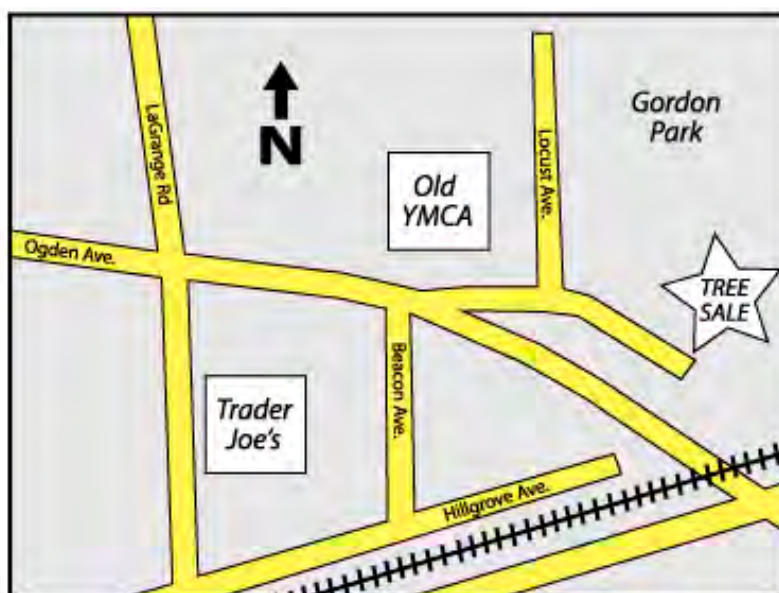

## Greater LaGrange YMCA Men's Club Annual Tree Sale

Beginning Friday, November 26, 2010

Our sale helps fund the following groups in our community:

Greater LaGrange YMCA Youth Scholarship Fund  
Special Olympics  
Prairie Trail Federation Y Guides & Princesses  
Hope Chest  
People Care  
B.E.D.S  
Illinois Fire Safety Alliance  
Southwest Center on Aging  
Ministry Formation Program  
LaGrange Historical Society  
Ara Parseghian Research Foundation  
Community Extension Project  
Helping Hand  
Community Nurse  
St. Vincent DePaul Society  
Four Citizens Awards  
Pillars Constance Morris  
LaGrange Area Transit Housing  
Secret Santa (Community Nurse)  
Jobs For Youth  
Angelman Syndrome

Continue your family tradition or start a new one this season at OUR NEW LOCATION in Gordon Park behind the old YMCA. Enter the park from Ogden Ave. just east of LaGrange Rd. and before the train bridge.