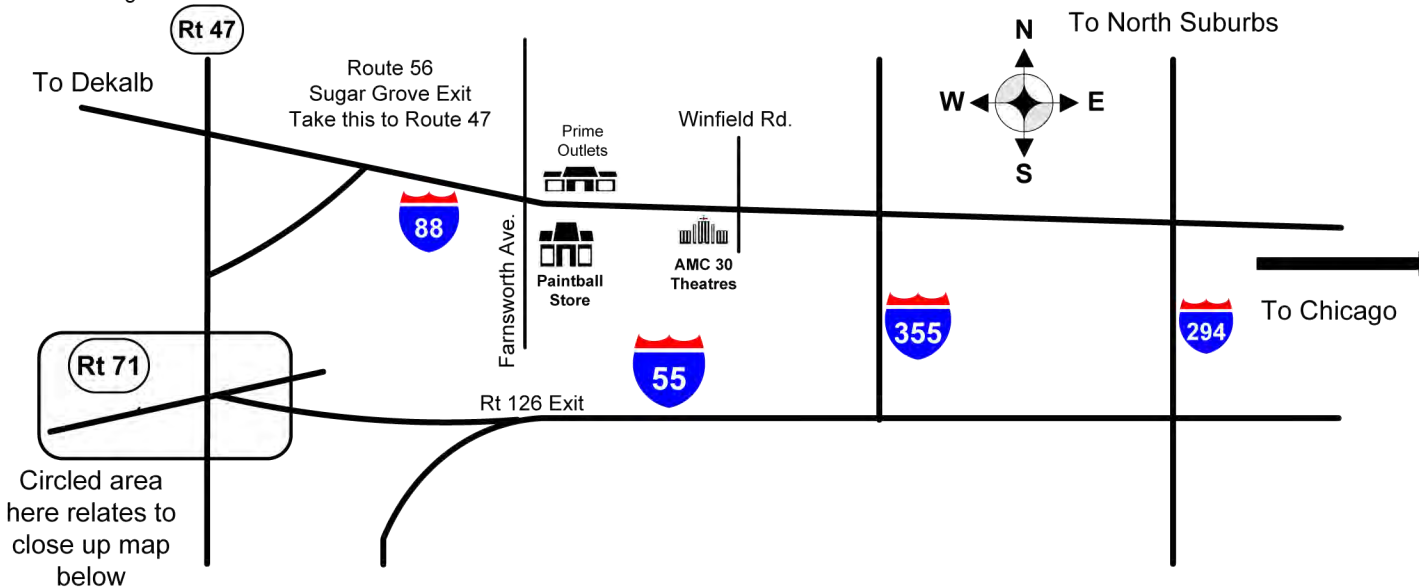

# Directions and Map To **FOX PAINTBALL** from Chicagoland Area's

Travel times vary from 30 minutes to 1 and 1/2 hours depending on the location you are coming from. Travel Time from I88 and Farnsworth Ave is approximately 35 minutes.

From NorthWest - Take Rt59 South to I88 and follow I88 directions or head West to Rt47 and then go South

From I80 -Take I80 to Rt47 in Morris. Head North on Rt47 to Rt71 Make left heading SouthWest on 71. Go 7 miles to Millbrook Rd.(SEE \*\*)

From I88 -Take I88 West to the Rt56 Sugar Grove exit. Follow 3 1/2 miles and exit onto Rt47 South. Go South through Yorkville (10miles) to Rt71. Make a right onto 71 heading West, go 7 miles to Millbrook Rd.(SEE\*\*)

Aurora Store - Store is located on Farnsworth Ave. In Aurora 1/2 a block South of I88 on the East side of the road. Across the tollway from the Chicago Prime Outlets Mall

Field is located in Millington, IL