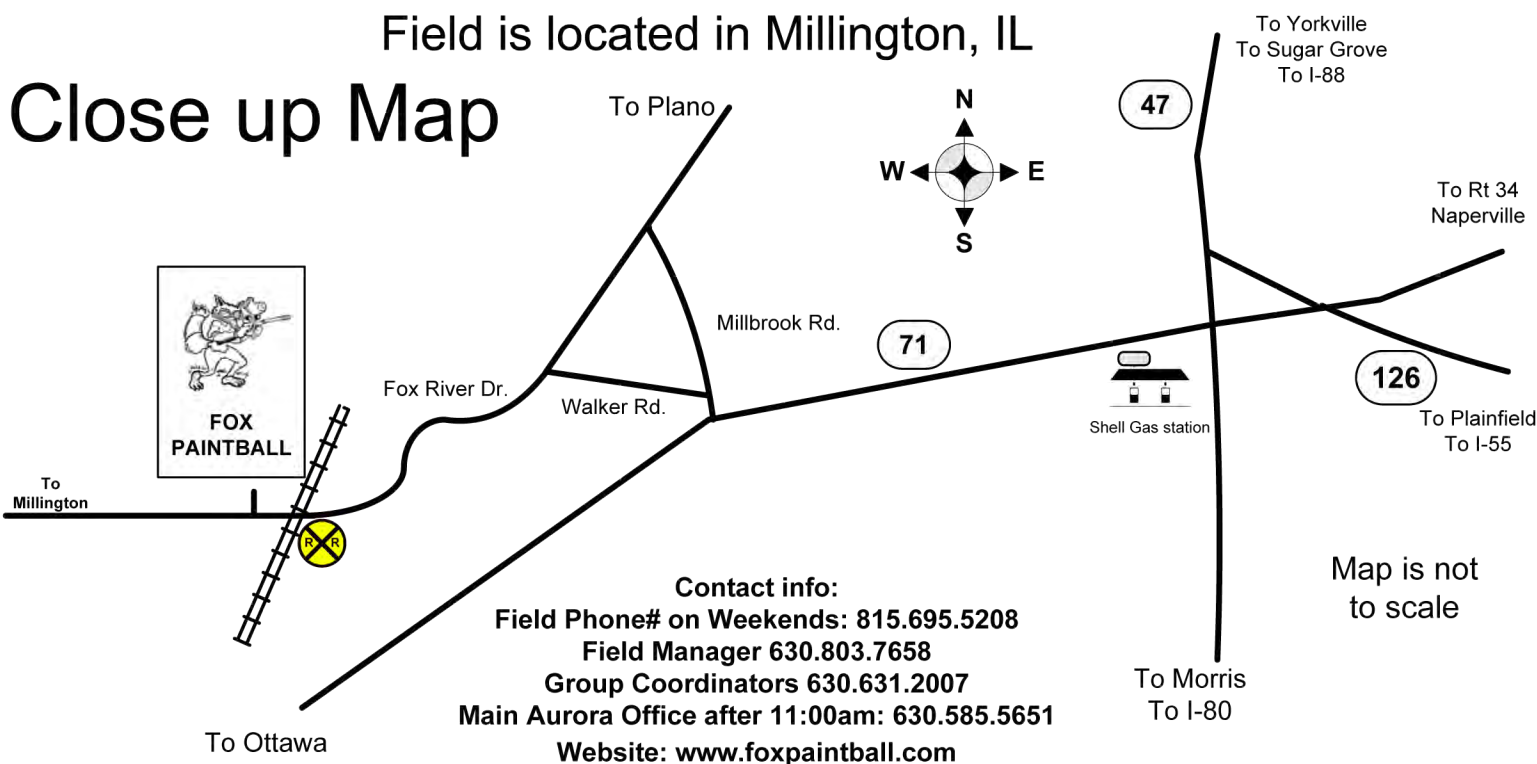

Close up Map

Contact info:

Field Phone# on Weekends: 815.695.5208

Field Manager 630.803.7658

Group Coordinators 630.631.2007

Main Aurora Office after 11:00am: 630.585.5651

Website: www.foxpaintball.com